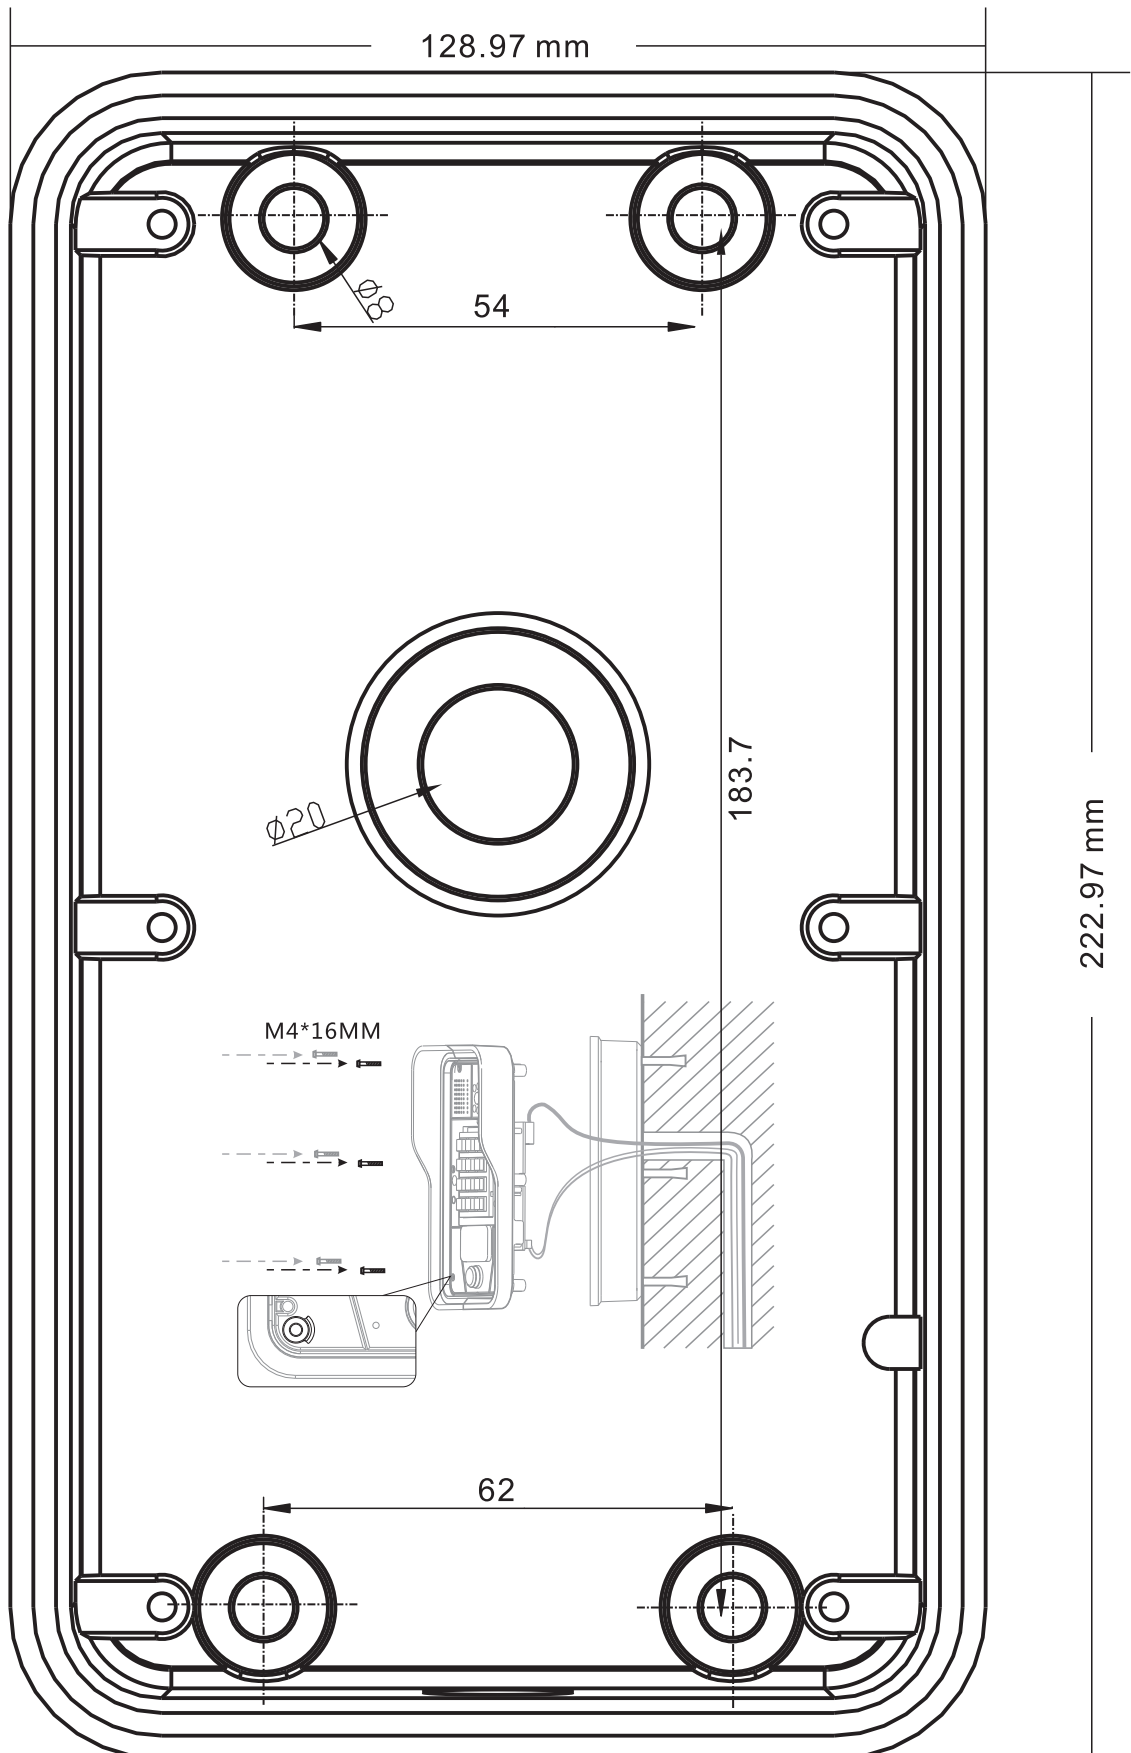

Mounting dimensions

222.97 mm

Unit: mm