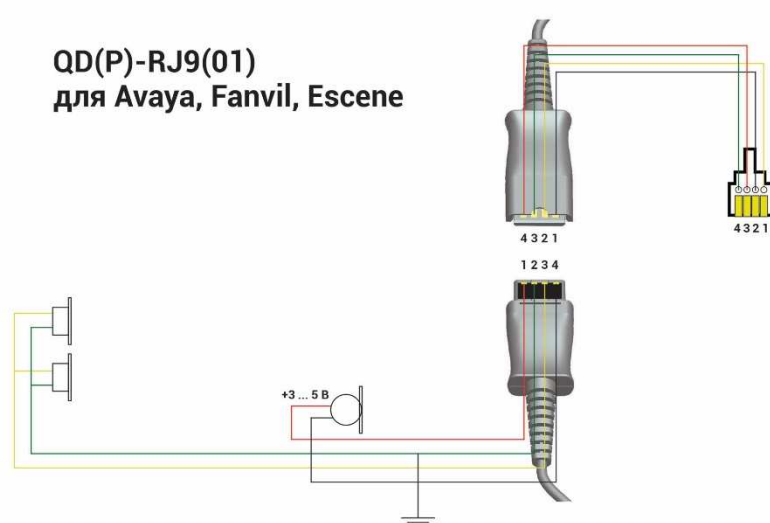

## Кабель VT QD(P)-RJ09(01)

Aastra: 480i, 9112i, 9133i

Aastra DeTeWeDetewe: OpenPhone19plus, OpenPhone 63/65mitAZ, OpenPhone19plus,  
OpenPhone63/65mitAZ, S42, S52, S53, S54, S55, Euromaster, Euromasterdata